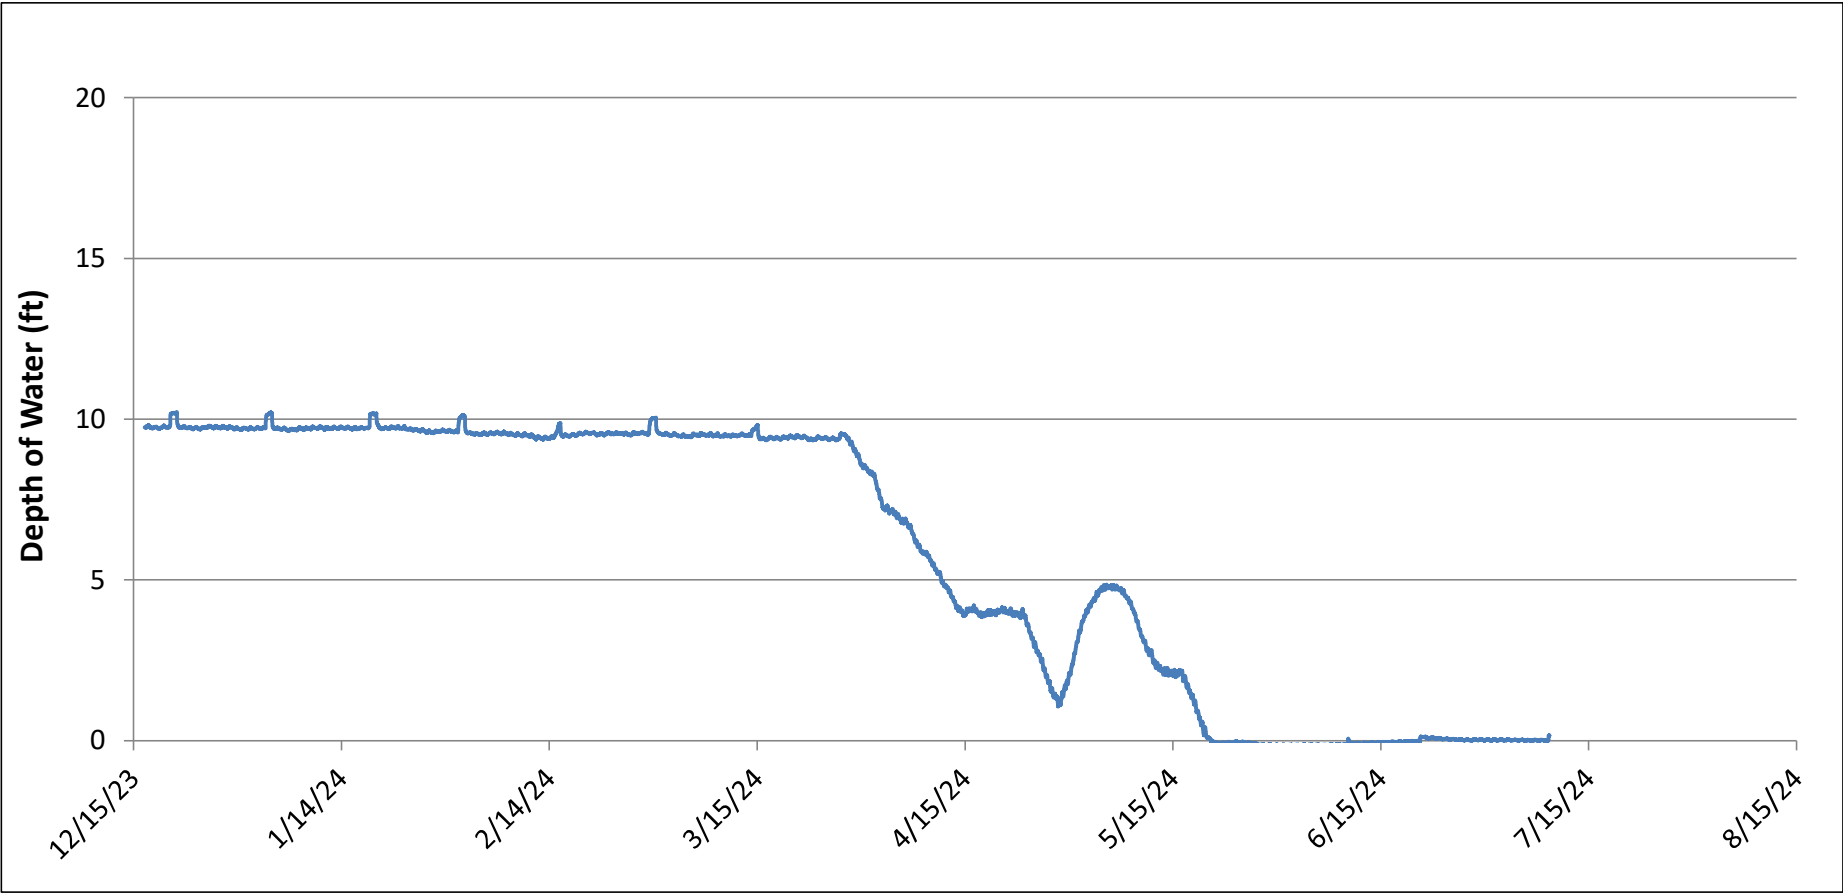

Las Moras Spring Basin Depth

Depth of Water (ft)

PRELIMINARY